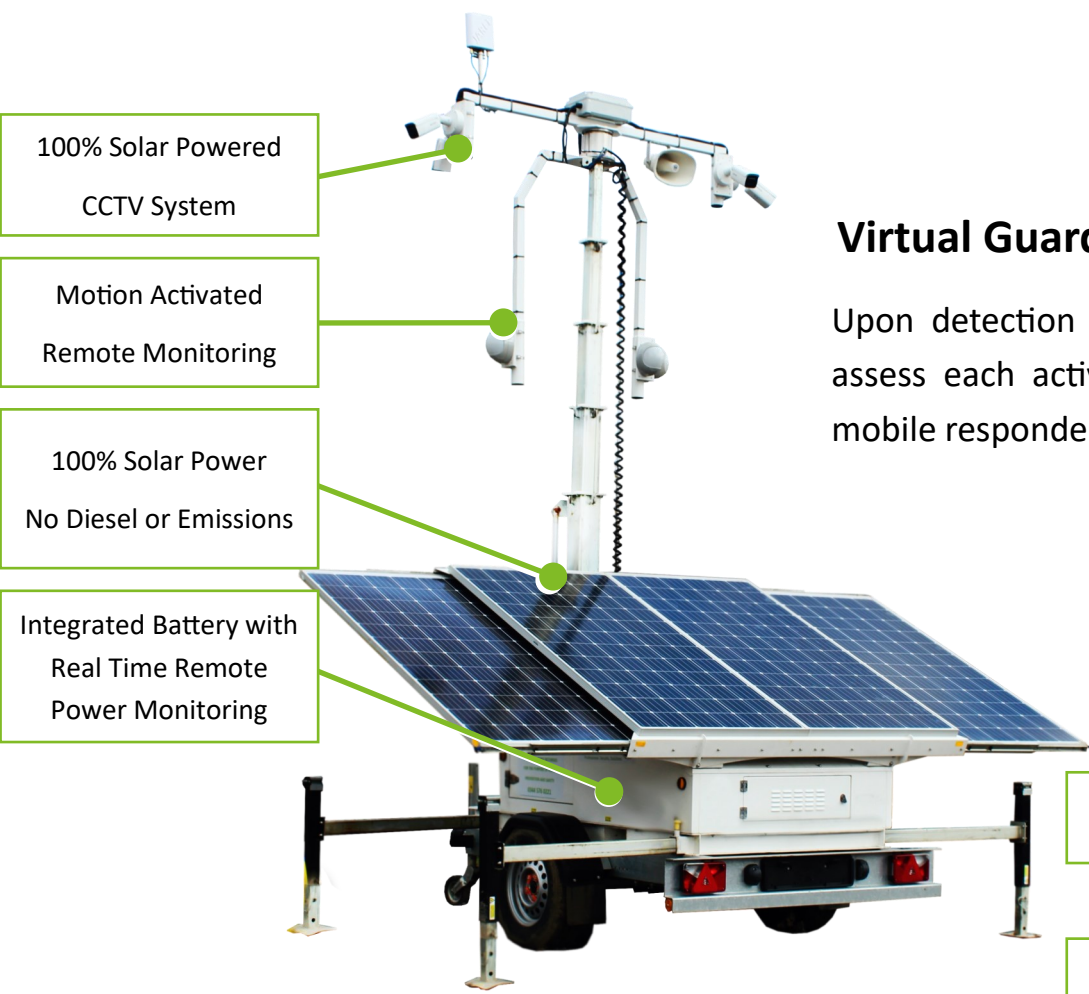

100% Solar Powered
CCTV System

Motion Activated
Remote Monitoring

100% Solar Power
No Diesel or Emissions

Integrated Battery with
Real Time Remote
Power Monitoring

Virtual Guard Solar is a unique, fully managed security solution.

Upon detection of an intruder Virtual Guard alerts our control room staff who assess each activation, issue live audio warnings, contact Police and dispatch a mobile responder to incidents—all at no additional cost to the client.

Every solar tower is fitted with a micro-controller and tracking facility to allow remote power control and collect key data such as power generated & consumed for system monitoring.

The solar CCTV tower provides fuel-savings and emissions reduction whilst securing your site 24 hours a day, 365 days a year. Powered by Prolectric solar and battery technology the tower unit operates reliably all year round.