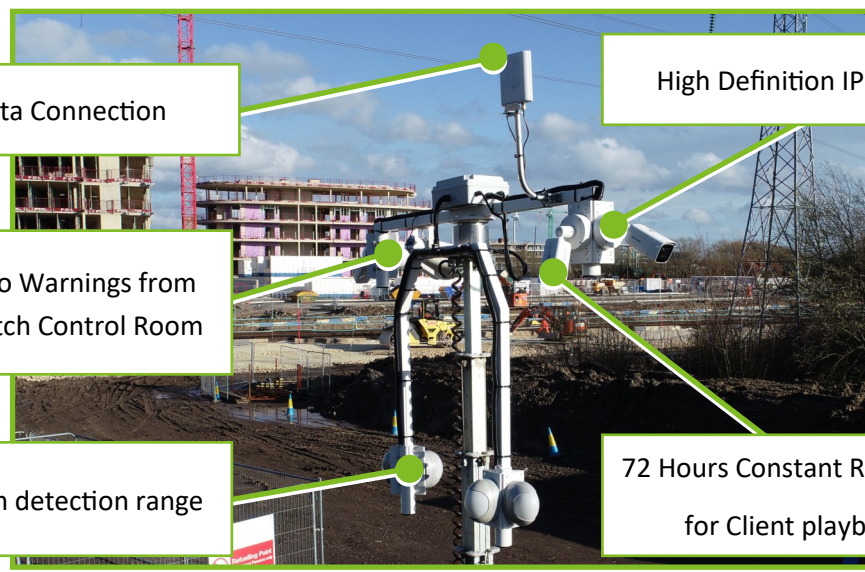

High Definition CCTV

No generator or hybrid

No refueling or spillages

Reduce your carbon footprint

View live from anywhere

100% Solar Powered
CCTV System

Motion Activated
Remote Monitoring

100% Solar Power
No Diesel or Emissions

Integrated Battery with
Real Time Remote
Power Monitoring

Virtual Guard Solar is a unique, fully managed security solution.

Upon detection of an intruder Virtual Guard alerts our control room staff who assess each activation, issue live audio warnings, contact Police and dispatch a mobile responder to incidents—all at no additional cost to the client.

Every solar tower is fitted with a micro-controller and tracking facility to allow remote power control and collect key data such as power generated & consumed for system monitoring.

The solar CCTV tower provides fuel-savings and emissions reduction whilst securing your site 24 hours a day, 365 days a year. Powered by Prolectric solar and battery technology the tower unit operates reliably all year round.

4G Data Connection

High Definition IP CCTV

Live Audio Warnings from
SmartWatch Control Room

Up to 60m detection range

72 Hours Constant Recording
for Client playback

Virtual Guard Solar Tower Performance Data